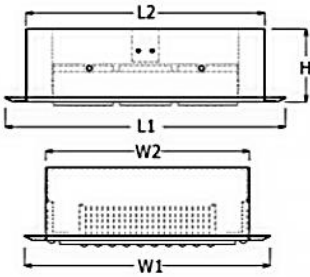

ACCESSORY

DIMENSION

LIGHT DISTRIBUTION

SPECIFICATION																																																																																					
POWER	40W/50W/60W/80W/90W/100W/120W/150W/180W/200W/240W																																																																																				
MODEL NAME	LHB30																																																																																				
NAME	LED High Bay																																																																																				
LIGHT SOURCE	CREE XTE																																																																																				
DRIVER	MEANWELL																																																																																				
LUMEN	4400LM/5500LM/6600LM/8800LM/9900LM/11000W/13200W/16500LM/19800LM/22000LM/26400LM																																																																																				
LUMEN/WATT	110 lm/W																																																																																				
BEAM ANGLE	25°/45°/60°/90°																																																																																				
COLOR TEMPERATURE	3000K / 6500K																																																																																				
COLOR RENDERING INDEX (Ra)	80																																																																																				
INPUT VOLTAGE	220Vac																																																																																				
INPUT FREQUENCY	50/60Hz																																																																																				
POWER FACTOR	0.97																																																																																				
MATERIAL	Housing material : Corosion resistant no harmful substance or chemicals and power coated Optical cover/lens type : High quality PC lens																																																																																				
DIMENSION	<table border="1"> <thead> <tr> <th>Watt</th> <th>W1</th> <th>W2</th> <th>L1</th> <th>L2</th> <th>H</th> <th>Watt</th> <th>W1</th> <th>W2</th> <th>L1</th> <th>L2</th> <th>H</th> </tr> </thead> <tbody> <tr> <td>40</td> <td>400</td> <td>340</td> <td>215</td> <td>150</td> <td>100</td> <td>120</td> <td>400</td> <td>340</td> <td>390</td> <td>330</td> <td>100</td> </tr> <tr> <td>50</td> <td>400</td> <td>340</td> <td>215</td> <td>150</td> <td>100</td> <td>150</td> <td>400</td> <td>340</td> <td>390</td> <td>330</td> <td>100</td> </tr> <tr> <td>60</td> <td>400</td> <td>340</td> <td>300</td> <td>240</td> <td>100</td> <td>180</td> <td>400</td> <td>340</td> <td>480</td> <td>420</td> <td>100</td> </tr> <tr> <td>80</td> <td>400</td> <td>340</td> <td>300</td> <td>240</td> <td>100</td> <td>200</td> <td>400</td> <td>340</td> <td>480</td> <td>420</td> <td>100</td> </tr> <tr> <td>90</td> <td>400</td> <td>340</td> <td>300</td> <td>240</td> <td>100</td> <td>240</td> <td>400</td> <td>340</td> <td>570</td> <td>510</td> <td>100</td> </tr> <tr> <td>100</td> <td>400</td> <td>340</td> <td>300</td> <td>240</td> <td>100</td> <td></td> <td></td> <td></td> <td></td> <td></td> <td></td> </tr> </tbody> </table>	Watt	W1	W2	L1	L2	H	Watt	W1	W2	L1	L2	H	40	400	340	215	150	100	120	400	340	390	330	100	50	400	340	215	150	100	150	400	340	390	330	100	60	400	340	300	240	100	180	400	340	480	420	100	80	400	340	300	240	100	200	400	340	480	420	100	90	400	340	300	240	100	240	400	340	570	510	100	100	400	340	300	240	100						
Watt	W1	W2	L1	L2	H	Watt	W1	W2	L1	L2	H																																																																										
40	400	340	215	150	100	120	400	340	390	330	100																																																																										
50	400	340	215	150	100	150	400	340	390	330	100																																																																										
60	400	340	300	240	100	180	400	340	480	420	100																																																																										
80	400	340	300	240	100	200	400	340	480	420	100																																																																										
90	400	340	300	240	100	240	400	340	570	510	100																																																																										
100	400	340	300	240	100																																																																																
WEIGHT																																																																																					
IK RATING																																																																																					
IP RATING	IP65																																																																																				
OPARATING TEMPERATURE																																																																																					
CERTIFICATE																																																																																					
DIMMABLE	No																																																																																				
LIFE TIME	50,000 hours																																																																																				
WARRANTY																																																																																					
OTHER																																																																																					